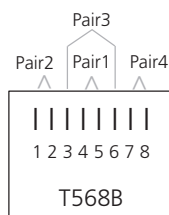

ICC Cable

ICC Cable 2 m · 3m · 5 m · 10 m · 20 m

ws	wit	blanc	weiss	white
br	bruin	brun	braun	brown
gn	groen	vert	grun	green
ge	geel	jaune	gelb	Yellow
gr	grijs	gris	grau	grey
rs	roos	rose	rosa	pink
bl	blauw	bleu	blau	blue
rt	rood	rouge	rot	red
sw	zwart	noir	schwarz	black
vi	paars	violet	violett	violet
be	beige	beige	beige	tan
or	oranje	orange	orange	orange

TOP VIEW CONNECTOR:

pair	color code	T568B	PIN	T568B
1	ws-bl	5	1	ws-or
	bl	4	2	or
2	ws-or	1	3	ws-gn
	or	2	4	bl
3	ws-gn	3	5	ws-bl
	gn	6	6	gn
4	ws-br	7	7	ws-br
	br	8	8	br

Terminal no. 1 is the one on the far left as you face the cable opening, latch tab down.

Specifications

General

Conductor size	24 AWG (7 × 0.20 mm + 0.005 mm) stranded copper wire
Dielectric diameter	0.95 + 0.03mm
Number of twist pairs	4
Plug	Modular U.S. shielded type 10P10C
Jacket Material	LSZH

Product Numbers

71.60.4002	2 meters
71.60.4002	3 meters
71.60.4005	5 meters
71.60.4010	10 meters
71.60.4020	20 meters