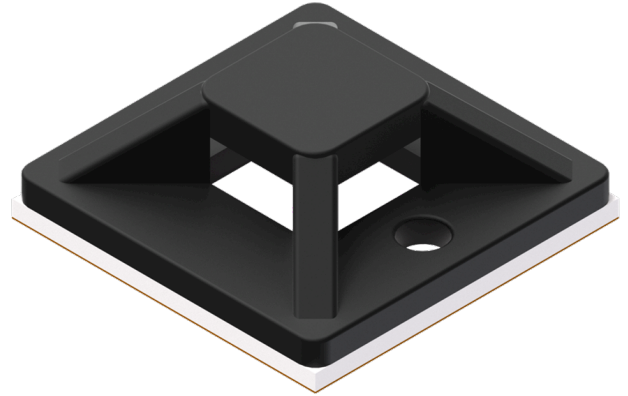

Product information

Self-Adhesive Cable tie Mount White/Black Color (All Packed by 100 pcs in re-closable PE Bag)

Variants

- ACM120/B - Black version
- ACM120/W - White version