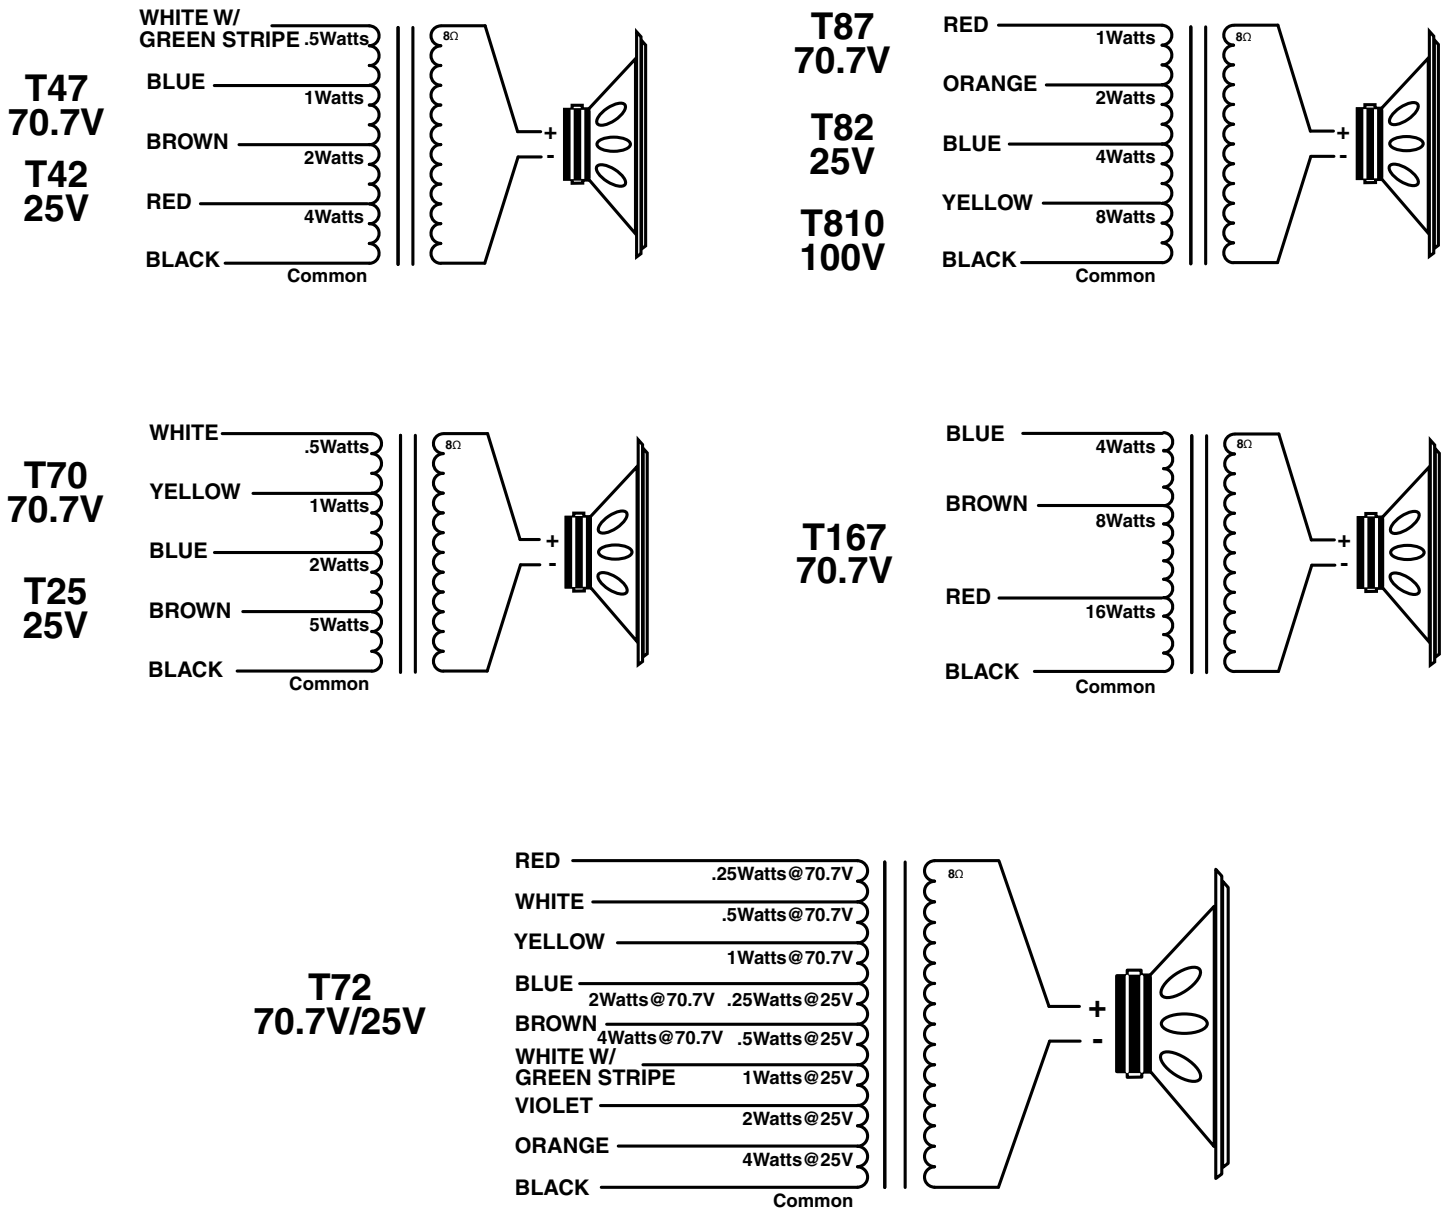

C803A Series

Transformer Color Code Diagram

Model #	Frequency Response	Sensitivity
C803A	70Hz-15.5kHz	95dB (1W/1M)

Installation must comply with all Building Codes and NFPA guidelines. Installation must adhere to N.E.C. and NFPA 70/72 wiring directives and comply with all National and Local Building Codes.

Transformer Color Code Diagrams

To conform with applicable UL standards speaker must be installed with UL Listed Baffles: 51-8, 62-8 and with UL Listed Enclosures: 95-8, 95-8-7, 95-8-10, 96-8, 96-8-7, 96-8-10, CS95-8, Q408