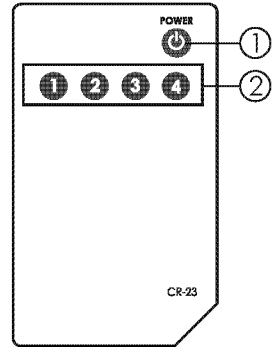

3. Operation Controls and Functions

3.1 Front Panel

- ① Remote control sensor.
- ② Input select/Indicators: Press the "INPUT" button repeatedly to switch to your desired input source and the LED will illuminate to indicate which input source is selected.
- ③ Signal Enhancement/Indicator: Press the "Signal Enhance" button to turn on this feature to improve signal quality after long distance transmission. Press again to turn off. The LED will illuminate when the signal is enhanced.
- ④ POWER Switch/Indicator: When the power supply connected to the system, the system will automatically to turn on and the power LED will illuminate. Press the "POWER" button to turn on/off the system.

4. Remote Control

1. Power: Press the button to turn on/off the unit.
2. Direct input selector: Press 1, 2, 3 or 4 to select the desired input source.

5. Connection and Installation

5. Specifications

Frequency Bandwidth	2.25Gbps (single link)
Input Ports	4 x HDMI female ports (Type A connector)
Output Port	1 x HDMI female port
Power Supply	5VDC/1A (US/EU standards, CE/FCC/UL certified)
Dimensions (mm)	206(W) x 111(D) x 32(H)
Weight(g)	250
Chassis Material	Plastic
Silkscreen Color	Black
Operating Temperature	0°C ~ 40°C