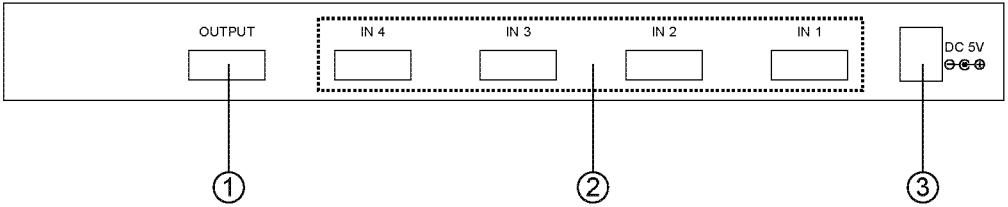

3.2 Rear Panel

- ① HDMI output: Connect the HDMI out of the unit to the HDMI input of your display using HDMI cable.
- ② HDMI Inputs: Connect each of the input ports to the HDMI or DVI output of your source equipment such as DVD player or set-top-box.
- ③ Power: Plug the 5V DC power supply into this unit and connect the adaptor to AC wall outlet.