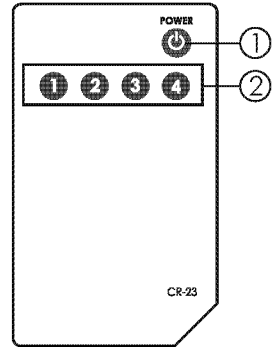

4. Remote Control

1. Power: Press the button to turn on/off the unit.
2. Direct input selector: Press 1, 2, 3 or 4 to select the desired input source.

5. Connection and Installation

5. Specifications

Frequency Bandwidth	2.25Gbps (single link)
Input Ports	4 x HDMI female ports (Type A connector)
Output Port	1 x HDMI female port
Power Supply	5VDC/1A (US/EU standards, CE/FCC/UL certified)
Dimensions (mm)	206(W) x 111(D) x 32(H)
Weight(g)	250
Chassis Material	Plastic
Silkscreen Color	Black
Operating Temperature	0°C ~ 40°C