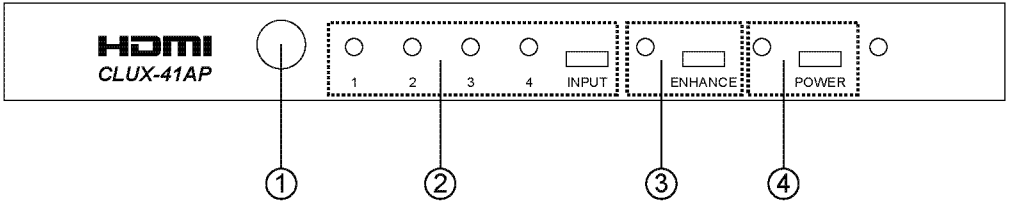

3. Operation Controls and Functions

3.1 Front Panel

- ① Remote control sensor.
- ② Input select/Indicators: Press the "INPUT" button repeatedly to switch to your desired input source and the LED will illuminate to indicate which input source is selected.
- ③ Signal Enhancement/Indicator: Press the "Signal Enhance" button to turn on this feature to improve signal quality after long distance transmission. Press again to turn off. The LED will illuminate when the signal is enhanced.
- ④ POWER Switch/Indicator: When the power supply connected to the system, the system will automatically to turn on and the power LED will illuminate. Press the "POWER" button to turn on/off the system.