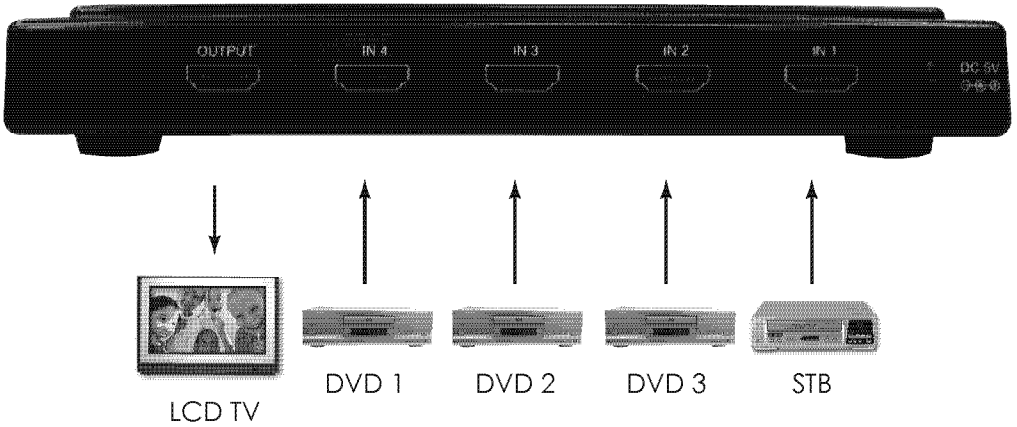

3. Operation Controls and Functions

3.1 Front Panel

- ① Remote control sensor.
- ② Input select/Indicators: Press the "INPUT" button repeatedly to switch to your desired input source and the LED will illuminate to indicate which input source is selected.
- ③ Signal Enhancement/Indicator: Press the "Signal Enhance" button to turn on this feature to improve signal quality after long distance transmission. Press again to turn off. The LED will illuminate when the signal is enhanced.
- ④ POWER Switch/Indicator: When the power supply connected to the system, the system will automatically to turn on and the power LED will illuminate. Press the "POWER" button to turn on/off the system.

3.2 Rear Panel

- ① HDMI output: Connect the HDMI out of the unit to the HDMI input of your display using HDMI cable.
- ② HDMI Inputs: Connect each of the input ports to the HDMI or DVI output of your source equipment such as DVD player or set-top-box.
- ③ Power: Plug the 5V DC power supply into this unit and connect the adaptor to AC wall outlet.

4. Remote Control

1. Power: Press the button to turn on/off the unit.
2. Direct input selector: Press 1, 2, 3 or 4 to select the desired input source.

5. Connection and Installation

5. Specifications

Frequency Bandwidth	2.25Gbps (single link)
Input Ports	4 x HDMI female ports (Type A connector)
Output Port	1 x HDMI female port
Power Supply	5VDC/1A (US/EU standards, CE/FCC/UL certified)
Dimensions (mm)	206(W) x 111(D) x 32(H)
Weight(g)	250
Chassis Material	Plastic
Silkscreen Color	Black
Operating Temperature	0°C ~ 40°C