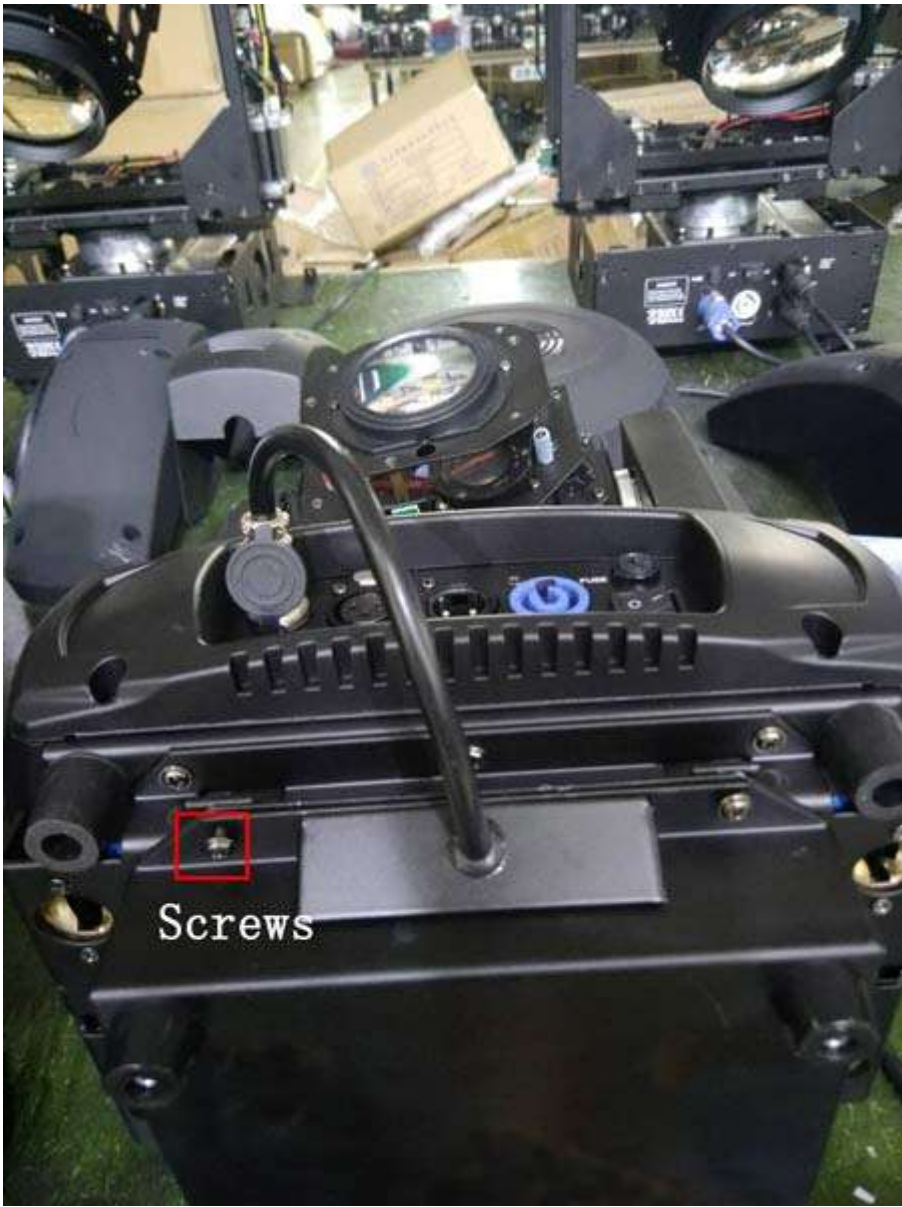

Volt -22.2

Wh -222

There are two ways to use external battery.

1.

(1). Material: Battery Extender (10Ah) and M4 Screws

(2). Battery Extender installed under the fixture and the wire plug in the Extension Port

(3). Use Screws to fixed Battery Extender

(4). Finish

2. Plug in wire to the Extension Port, use.